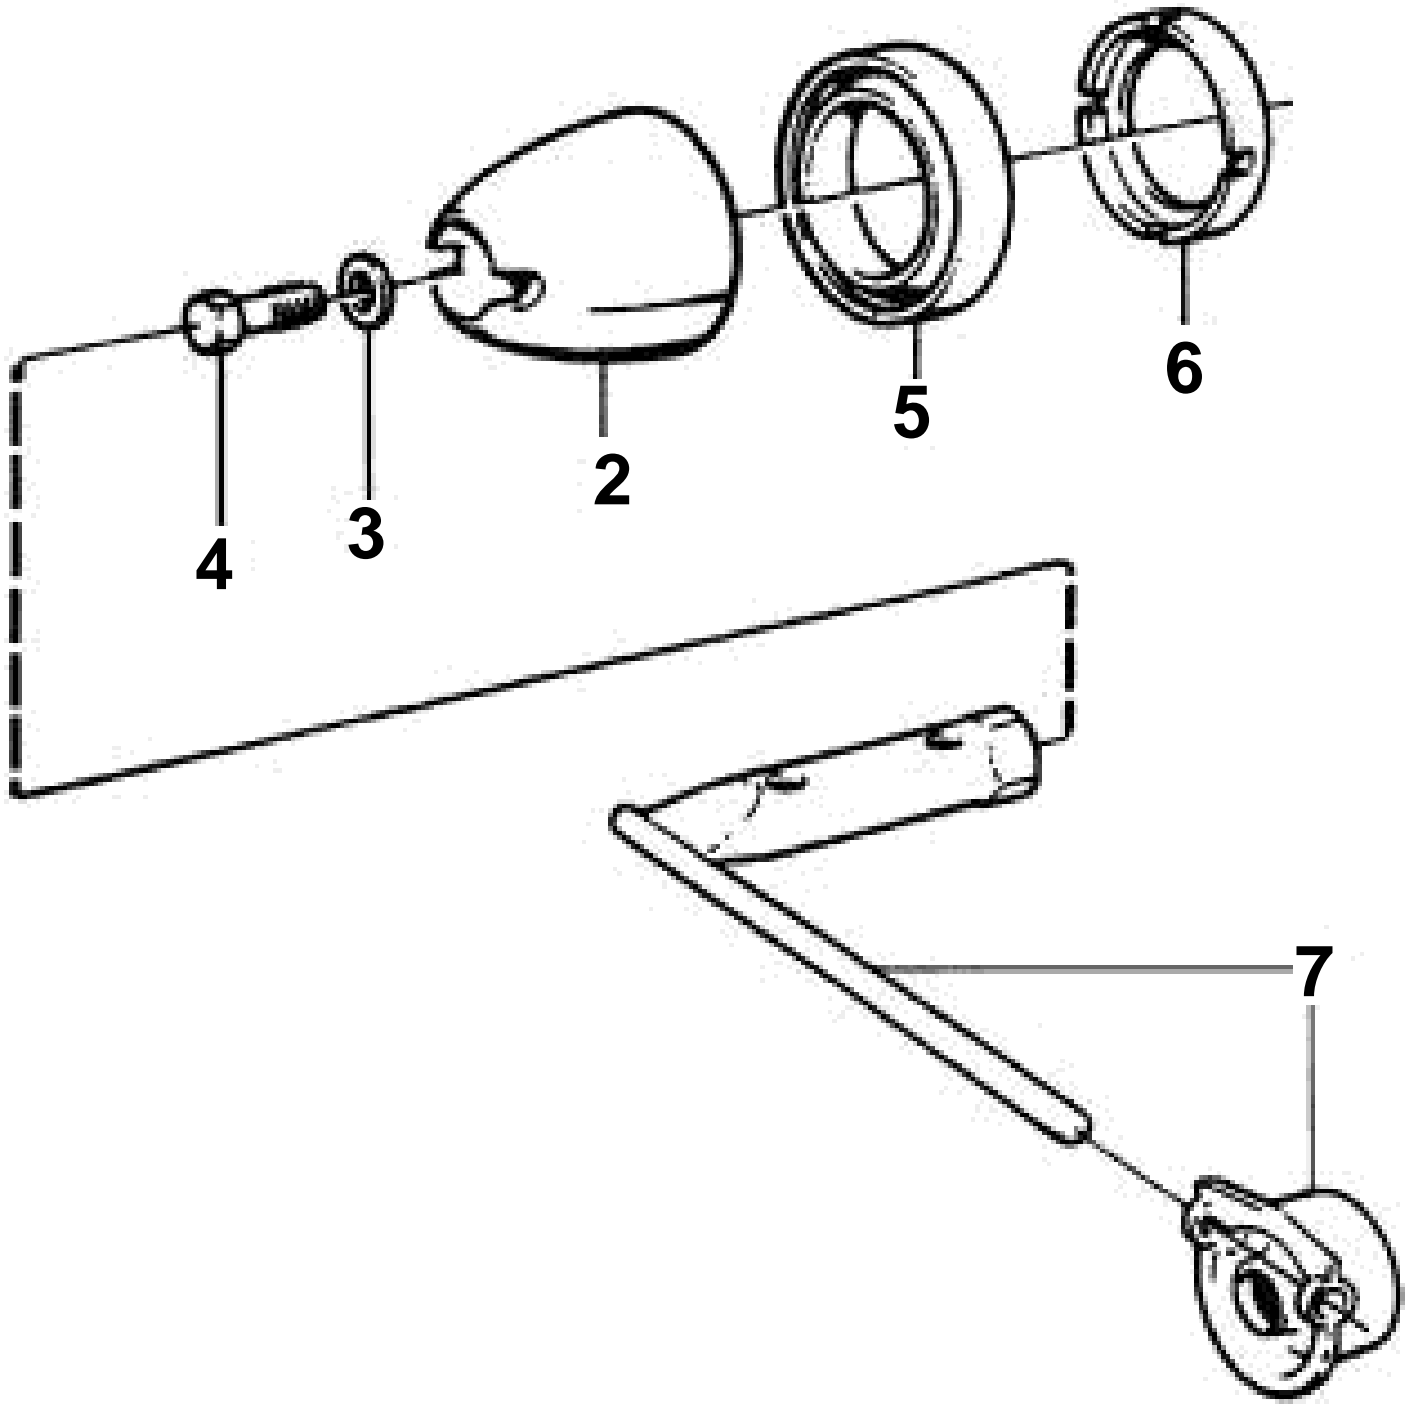

1

DP-PROPELLER CONE KIT TOOL, CONE TIGHTENING

REF	PART NO.	QTY	DESCRIPTION	NOTES
1	872549	1	Propeller cone kit	
2		1	· PROPELLER CONE	
3	943194	1	· Washer	
4	872546	1	· Lock screw	
5	853676	1	· Spacer ring	For diesel engine with duporop drive unit.
6	854294	1	· Plastic washer	
7	873058	1	Tool kit	
8	872773	1	· Tool kit	